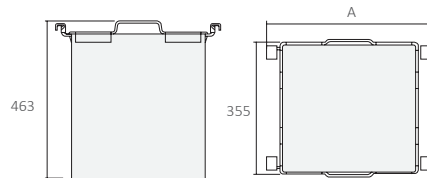

CESTO DE ROUPA

Laundry basket | Panier à linge

A	Ref.	
457	69342	13

Aço e tecido
Steel and tissue
Acier et tissu