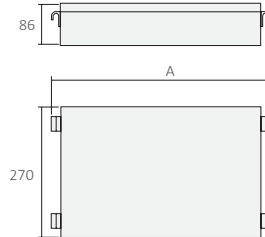

CESTO DE SAPATEIRA

Shoes rack | Rangement de chaussures

A	Ref.	
475	69370	13
675	69371	13
775	69372	13

Aço
Steel
Acier

GAVETA DE MADEIRA

Wooden tray with lid | Tiroir en bois

A	Ref.	
456	69350	49

Madeira e diversos
Wood and others
Bois et divers