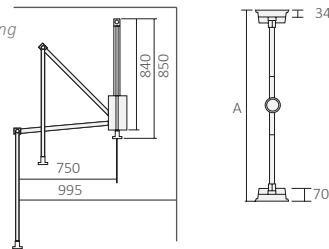

Aço e plástico
Steel and plastic
Acier et plastique

SAPATEIRA LATERAL EXTRAÍVEL

Side pull-out shoe rack
Rangement de chaussures latéral extractible

Mão Hand Main	Ref.
Esquerda Left Gauche	69384 13
Direita Right Droite	69385 13

Aço e plástico
Steel and plastic
Acier et plastique

ESPELHO EXTRAÍVEL

Pull-out mirror | Miroir extractible

A	Ref.	
440	69386	13

Aço e plástico
Steel and plastic
Acier et plastique

VARÃO BASCULANTE HANG

Pull-out hanging rail | Penderie rabattable hang