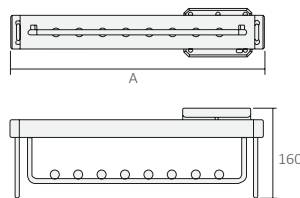

Plástico
Plastic
Plastique

SAPATEIRA COM BASTIDOR

Shoe rack with frame | Porte-chaussures avec cadre coulissant

A	Ref.
564- 594	69360 13
764- 794	69361 13
864- 894	69362 13

Aço
Steel
Acier

Inclui estrutura com guia Moka | Includes frame with runners. | Comprend cadre coulissante.

CABIDE EXTRAÍVEL

Pull-out hanging rail | Porte-vêtements extractible

A	Ref.
445	69387 13

Alumínio e Plástico
Aluminium and Plastic
Aluminium et plastique

PORTA GRAVATAS LATERAL EXTRAÍVEL

Side pull-out tie rack | Porte cravates latéral extractible