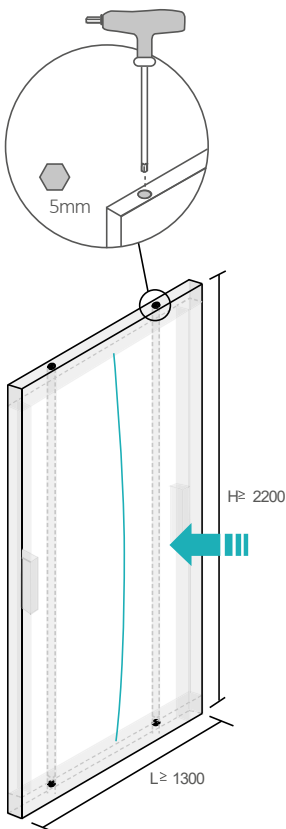

DIMENSÕES MÁXIMAS DE FABRICO

MAXIMALES DIMENSIONS FABRICATION | MAXIMUM MANUFACTURING DIMENSIONS

GAMA GAMA | GAMA	COR COLOR | COULEUR	LM ↔	HM ↕
VINYL	Branco Artic Artic White | Blanc Artic	1250	3000
	Branco Pérola White pearl | Blanc perle		
	Moldau Acácia Moldau Acacia	1400	
	Carvalho Antiqua Antiqua Oak Chêne Antiqua		
	Olmo Escuro Dark elm | Orme foncé		
	Carvalho Plomo Plomo oak | Chêne plomb		
	Carvalho Brown Brown oak | Chêne brun		
	Light Grey Light Grey	1250	
	Dark Grey Dark Grey	1400	
	Chestnut Marrone Chestnut Marrone		
	Chestnut Bleached Chestnut Bleached		
	Olive Olive	1200	
	Carvalho Savannah Savannah Oak Chêne Savannah	1250	
	Nogueira Cacao Cacao Walnut Noyer Cacao		
	Concrete Concrete | Beton	1400	
	Olmo Taupe Elm Taupe | Orme Taupe	1250	

GAMA GAMA | GAMA	COR COLOR | COULEUR	LM ↔	HM ↕
VINYL	Vanilla Oak Vanilla Oak	1200	3000
	Pearl Oak Pearl Oak		
	Iron Oak Iron Oak		
	Nature Oak Nature Oak		
	Harvest Oak Harvest Oak		
	Honey Oak Honey Oak		
	Arizona Oak Arizona Oak		
	Smoked Oak Smoked Oak		
	Graphite Oak Graphite Oak		
	Arábian Oak Arábian Oak		
	Castle Oak Castle Oak		
	Ivory Oak Oak Ivory		
	Barley Oak Barley Oak		
	Havana Oak Havana Oak		
	Coyote Oak Coyote Oak		
	Bohemian Walnut Bohemian Walnut		
Forest Oak Forest Oak			
Signature Oak Signature Oak			
Decor Branco White Decor | Decor Blanc	1250	3000	

SISTEMA DE CORREÇÃO DE PORTA
Door straightener system
Système de redressement de porte

Tensor interno que permite corrigir a curvatura ou eventual empeno da porta, incluído em todas as portas GS DOORS com largura superior a 1200 ou altura superior a 2100 mm.

Door straightener that allows to correct a warped door, included in all GS DOORS with width greater than 1200 or height greater than 2100 mm.

Ferrure qui permet de redresser la courbure ou le gauchissement de la porte, inclus dans toutes les portes GS DOORS d'une largeur supérieure à 1200 mm et hauteur supérieure à 2100 mm.

GAMA GAMA | GAMA	COR COLOR | COULEUR	LM ↔	HM ↕
BASIC			
BASIC +			
STYLE	—	2000	3000
GLAM			
GRAPHIC			
VINTAGE	—	1250	3000
HPL	—	1230	3000

	COMPRIENTO Length | Longueur	LARGURA Width | Largeur	ESPESSURA Thickness | Épaisseur
Porta Door | Porte	+2mm	+2 mm	+1 mm
Aro Frame | Husserie	-3;+5mm	-4; +2 mm	+1 mm
Guarnição Architrave Chambranle	-2;+10mm	+1 mm	+ 2mm